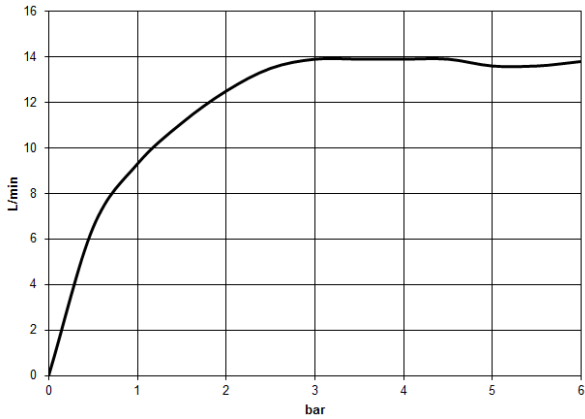

Required miscellaneous

	Hand shower - Chrome	28 018 979-00
---	-----------------------------	---------------

ST 050 306 6979

mm [inches]
1:10

Flow rate chart

Certificates

DVGW_DW-6509DN0123. Belgaqua_21-032-27_5. WRAS_2204013. LGA_38736.