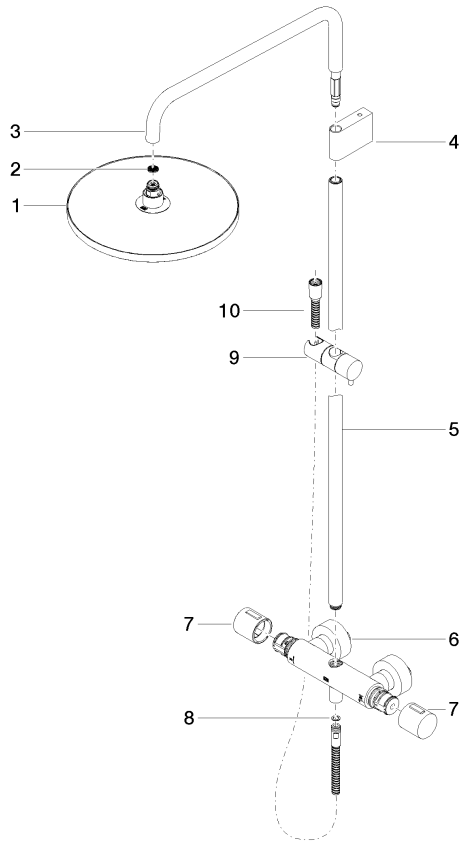

Showerpipe with shower thermostat - Chrome

IMO

ST 050 306 6979

Fits: IMO, LULU, TARA, LISSÉ, VAIA, META, CYO

- shower with fixed riser projection 453mm
- Rain shower: PURE RAIN, max. flow rate 14 l/min (at 3 bar)
- Function from: 10 l/min
- rain shower Ø 300 mm
- rain shower with anti-scale system
- Hand shower: Three or five settings: COMPACT RAIN, COMPACT SOFT FLOW, COMPACT AQUAPRESSURE FLOW, max. flow rate 15 l/min (at 3 bar)
- spray head Ø 100mm
- rotary diverter with volume control and shut-off function
- slide-on rosettes Ø 70 mm
- height of fittings up to rain shower (bottom edge) 1009mm
- height of fittings up to top edge of elbow 1150mm
- gauge 150 mm - 13 mm
- metal shower hose 1750mm with integrated anti-twist protection
- 1/2" connection
- slide bar
- Pipe diameter 23.5 mm

Required miscellaneous

	Hand shower - Chrome	28 018 979-00
---	-----------------------------	---------------

ST 050 306 6979

mm [inches]
1:10

Flow rate chart

Certificates

DVGW_DW-6509DN0123. Belgaqua_21-032-27_5. WRAS_2204013. LGA_38736.

ST 050 306 6979

Spare parts list

No.	Item Number	Name	Quantity used	Delivery time
1	04 12 05 091 00-00	shower	1	10
2	09 23 01 039 90	sieve	1	2
3	90 28 22 348 00-00	pipe	1	10
4	90 17 11 150 00-00	holder	1	10
5	90 28 22 349 00-00	pipe	1	10
6	04 17 01 250 00-00	connection	1	10
7	90 17 33 015 00-00	handle	2	10
8	90 14 20 026 00 90	seal	1	2
9	12 570 970-00	Slide unit - Chrome	1	10
10	28 322 970-00	Metal shower hose 1/2" x 3/8" x 1750 mm - Chrome	1	2

Showerpipe with shower thermostat - Chrome

IMO

ST 050 306 6979

- Three or five settings: COMPACT RAIN, COMPACT SOFT FLOW, COMPACT AQUAPRESSURE FLOW, max. flow rate 15 l/min (at 3 bar)
- with anti-scale system
- spray head Ø 100mm
- 1/2" connection
- WRAS 1704043
- Function from: 7 l/min