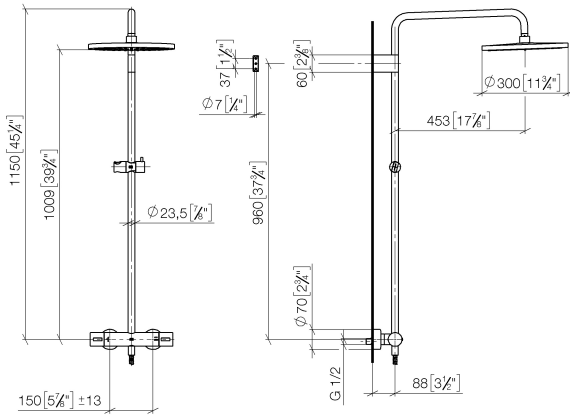

Showerpipe with shower thermostat - Chrome

IMO

ST 050 306 6979

Fits: IMO, LULU, TARA, LISSÉ, VAIA, META, CYO

- shower with fixed riser projection 453mm
- Rain shower: PURE RAIN, max. flow rate 14 l/min (at 3 bar)
- Function from: 10 l/min
- rain shower Ø 300 mm
- rain shower with anti-scale system
- Hand shower: Three or five settings: COMPACT RAIN, COMPACT SOFT FLOW, COMPACT AQUAPRESSURE FLOW, max. flow rate 15 l/min (at 3 bar)
- spray head Ø 100mm
- rotary diverter with volume control and shut-off function
- slide-on rosettes Ø 70 mm
- height of fittings up to rain shower (bottom edge) 1009mm
- height of fittings up to top edge of elbow 1150mm
- gauge 150 mm - 13 mm
- metal shower hose 1750mm with integrated anti-twist protection
- 1/2" connection
- slide bar
- Pipe diameter 23.5 mm

Required miscellaneous

	Hand shower - Chrome	28 018 979-00
---	-----------------------------	---------------

ST 050 306 6979

mm [inches]
1:10

Flow rate chart

Certificates

DVGW_DW-6509DN0123. Belgaqua_21-032-27_5. WRAS_2204013. LGA_38736.

ST 050 306 6979

Spare parts list

No.	Item Number	Name	Quantity used	Delivery time
1	04 12 05 091 00-00	shower	1	10
2	09 23 01 039 90	sieve	1	2
3	90 28 22 348 00-00	pipe	1	10
4	90 17 11 150 00-00	holder	1	10
5	90 28 22 349 00-00	pipe	1	10
6	04 17 01 250 00-00	connection	1	10
7	90 17 33 015 00-00	handle	2	10
8	90 14 20 026 00 90	seal	1	2
9	12 570 970-00	Slide unit - Chrome	1	10
10	28 322 970-00	Metal shower hose 1/2" x 3/8" x 1750 mm - Chrome	1	2

Showerpipe with shower thermostat - Chrome

IMO

ST 050 306 6979

- Three or five settings: COMPACT RAIN, COMPACT SOFT FLOW, COMPACT AQUAPRESSURE FLOW, max. flow rate 15 l/min (at 3 bar)
- with anti-scale system
- spray head Ø 100mm
- 1/2" connection
- WRAS 1704043
- Function from: 7 l/min