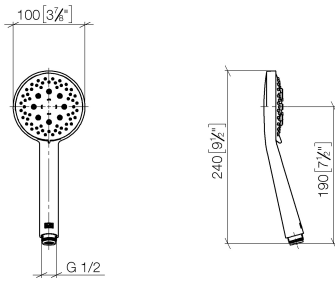

ST 050 306 6979

Spare parts list

No.	Item Number	Name	Quantity used	Delivery time
1	04 12 05 091 00-00	shower	1	10
2	09 23 01 039 90	sieve	1	2
3	90 28 22 348 00-00	pipe	1	10
4	90 17 11 150 00-00	holder	1	10
5	90 28 22 349 00-00	pipe	1	10
6	04 17 01 250 00-00	connection	1	10
7	90 17 33 015 00-00	handle	2	10
8	90 14 20 026 00 90	seal	1	2
9	12 570 970-00	Slide unit - Chrome	1	10
10	28 322 970-00	Metal shower hose 1/2" x 3/8" x 1750 mm - Chrome	1	2

Showerpipe with shower thermostat - Chrome

IMO

ST 050 306 6979

- Three or five settings: COMPACT RAIN, COMPACT SOFT FLOW, COMPACT AQUAPRESSURE FLOW, max. flow rate 15 l/min (at 3 bar)
- with anti-scale system
- spray head Ø 100mm
- 1/2" connection
- WRAS 1704043
- Function from: 7 l/min

Intrinsic protection against back flow.

Fits: IMO, LULU, MADISON, MEM, TARA, CL.1, LISSÉ, VAIA, META, CYO

	Chrome	28 018 979-00
	Chrome	28 018 979-00 0010
	Brushed Platinum	28 018 979-06
	Brushed Platinum	28 018 979-06 0010
	Platinum	28 018 979-08
	Platinum	28 018 979-08 0010
	Dark Brass matt	28 018 979-16 0010
	Dark Bronze matt	28 018 979-17 0010
	Dark Chrome	28 018 979-19
	Dark Chrome	28 018 979-19 0010
	Light Gold	28 018 979-26 0010
	Light Gold	28 018 979-26
	Brushed Light Gold	28 018 979-27 0010
	Brushed Light Gold	28 018 979-27
	Brushed Durabronze (23kt Gold)	28 018 979-28
	Brushed Durabronze (23kt Gold)	28 018 979-28 0010
	Matte Black	28 018 979-33
	Matte Black	28 018 979-33 0010
	Brushed Bronze	28 018 979-42
	Brushed Bronze	28 018 979-42 0010
	Brushed Champagne (22kt Gold)	28 018 979-46
	Brushed Champagne (22kt Gold)	28 018 979-46 0010
	Champagne (22kt Gold)	28 018 979-47
	Champagne (22kt Gold)	28 018 979-47 0010
	Brushed Chrome	28 018 979-93
	Brushed Chrome	28 018 979-93 0010
	Brushed Dark Platinum	28 018 979-99
	Brushed Dark Platinum	28 018 979-99 0010

Showerpipe with shower thermostat - Chrome

IMO

ST 050 306 6979

ST 050 306 6979

mm [inches]

Flow rate chart

Certificates

LGA_29984.